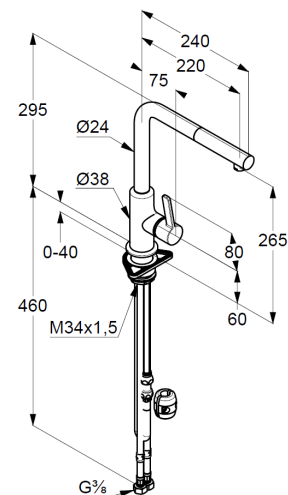

Technical Data

KLUDI L-INE S
Kitchen faucet
DN 15

Ref.:
408513975

Finishes:
39 black matt finished

Product description
Manufacturer KLUDI GmbH & Co. KG
Typ: KLUDI L-INE S
Kitchen faucet DN 15
Ref.: 408513975
Kitchen faucet DN 15
single lever mixer
extractable spout
single hole mounted
solid lever, metal
lateral actuation
Aerator M16
protected against back flow
ceramic cartridge
flow rate at 3 bar = 6,2 l/ min.
swivel spout (360°)
flexible hoses G 3/8 DVGW approved
shank-fixing
extractable hoses M15 x 1500 mm

Product picture

Dimensional drawing

Flow rate diagram