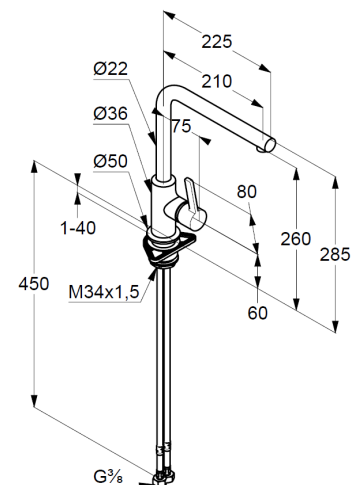

## Technical Data

KLUDI L-INE S  
Kitchen faucet  
DN 15

Ref.:  
408033975

Finishes:  
39 black matt finished

Product description  
Manufacturer KLUDI GmbH & Co. KG  
Typ: KLUDI L-INE S  
Kitchen faucet DN 15  
Ref: 408033975  
Kitchen faucet DN 15  
single lever mixer  
single hole mounted  
solid lever, metal  
lateral actuation  
Aerator M18,5 PCA laminar  
ceramic cartridge  
flow rate at 3 bar = 7,6 l/ min.  
swivel spout (360°)  
flexible hoses G 3/8 DVGW approved  
shank-fixing

Product picture

Dimensional drawing

Flow rate diagram