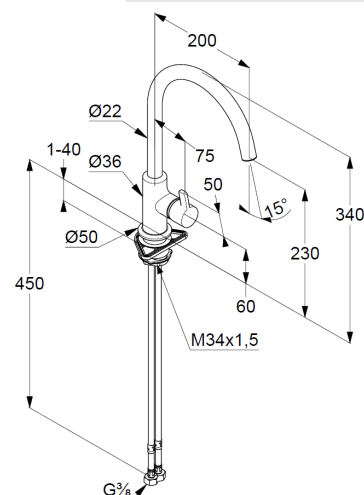

## Technical Data

KLUDI BINGO STAR XS  
Kitchen faucet  
DN 15

Ref.:  
468033978

Finishes:  
39 black matt finished

Product description  
Manufacturer KLUDI GmbH & Co. KG  
Typ: KLUDI BINGO STAR XS  
Kitchen faucet DN 15  
Ref.: 468033978  
Kitchen faucet DN 15  
single lever mixer  
single hole mounted  
solid lever, metal  
lateral actuation  
Aerator M16,5 PCA laminar  
ceramic cartridge  
flow rate at 3 bar = 7,6 l/ min.  
swivel spout (360°)  
flexible hoses G 3/8 DVGW approved  
rapid installation set

### Dimensional drawing

### Flow rate diagram