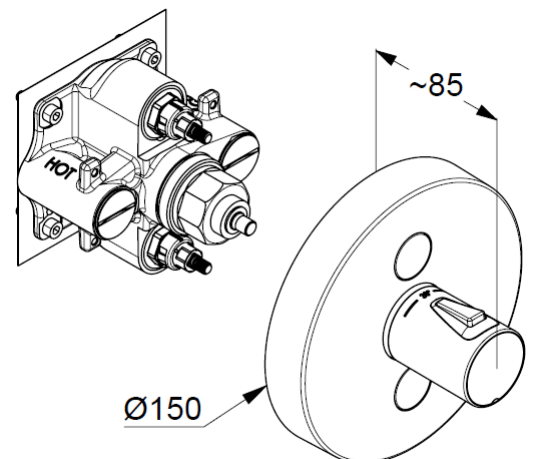

### KLUDI PUSH

concealed thermostatic bath-shower mixer  
trim set without pre-installation set  
PN 10

Ref.:  
389120538

Finishes:  
05 chrom

on-off with push button

2 Function

trim set without pre-installation set

pre installation set KLUDI FLEXX.BOXX Art. Nr. 88011

in-wall-installation

trim set with functional unit

vertical wall mounted

temperature handle with hotwater safety

flow rate at 3 bar 28 l/ min.

with integrated back flow preventer

simultaneous use of 2 function possible

Product picture

Dimensional drawing

Flow rate diagram