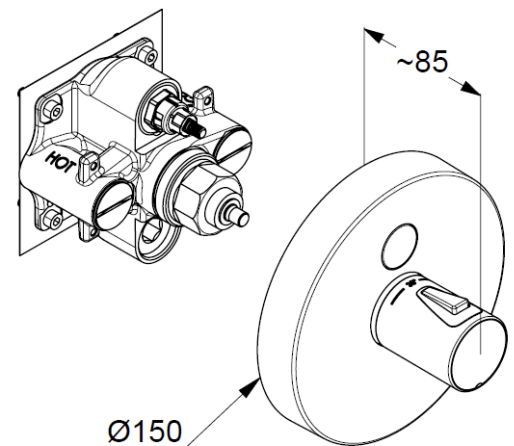

Technical Data

KLUDI PUSH

concealed thermostatic shower mixer
trim set without pre-installation set
PN 10

Ref.:
389020538

Finishes:
05 chrom

Product description

Manufacturer KLUDI GmbH & Co. KG
Typ: KLUDI PUSH
concealed thermostatic shower mixer
trim set without pre-installation set
Ref.: 389020538

concealed thermostatic shower mixer
on-off with push button
1 Function
trim set without pre-installation set
pre installation set KLUDI FLEXX.BOXX Art. Nr. 88011
in -wall-installation
trim set with functional unit
vertical wall mounted
temperature handle with hotwater safety
flow rate at 3 bar 28 l/ min.
with integrated back flow preventer

Product picture

Dimensional drawing

Flow rate diagram