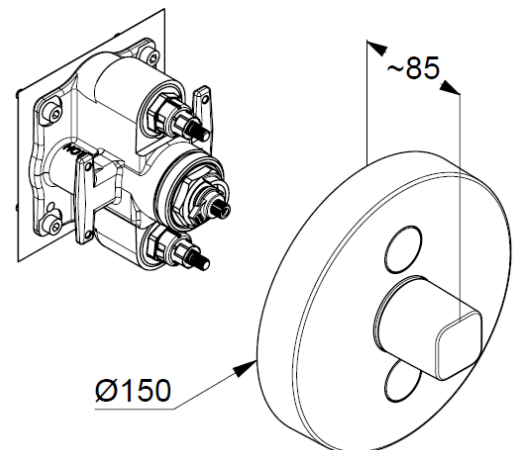

## Technical Data

KLUDI PUSH  
concealed bath shower mixer  
trim set without pre-installation set  
PN 10

Ref.:  
387120538

Finishes:  
05 chrom

Product description  
Manufacturer KLUDI GmbH & Co. KG  
Typ: KLUDI PUSH  
concealed bath shower mixer  
trim set without pre-installation set  
Ref.: 387120538

concealed bath-shower mixer  
on-off with push button  
2 Function  
trim set without pre-installation set  
pre installation set KLUDI FLEXX.BOXX Art. Nr. 88011  
in-wall-installation  
trim set with functional unit  
vertical wall mounted  
adjustable hotwater safety  
Temperature adjust by ceramic cartridge 90°  
flow rate at 3 bar 28 l/ min.  
simultaneous use of 2 function possible

Product picture

Dimensional drawing

Flow rate diagram