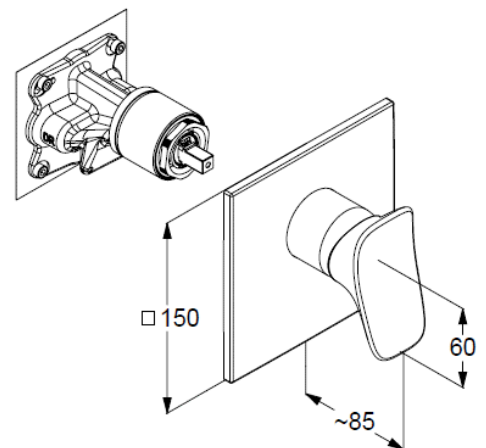

wall mounted

solid lever, metal

ceramic cartridge with hot water safety device

flow rate at 3 bar 28 l/min.

### Produktabbildung/ Product picture

### Maßzeichnung/ Dimensional drawing