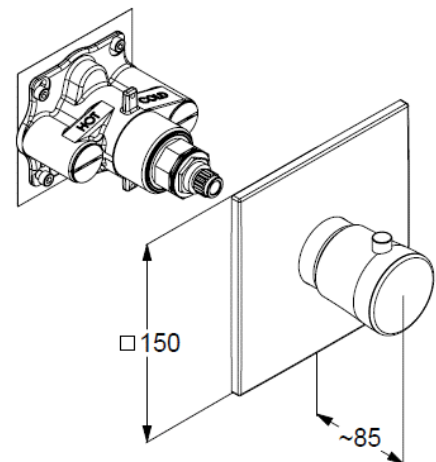

Technische Daten/ Technical Data

KLUDI AMBA
concealed thermostatic fitting
trim set with functional unit

Ref.: 537390575

Finishes:
05 chrome

Product description
Manufacturer KLUDI GmbH & Co. KG
Typ: KLUDI AMBA
concealed thermostatic fitting
Ref.: 537390575

concealed thermostatic fitting
pre installation set KLUDI SLIM.BOX Ref.: 88022
trim set with functional unit
wall mounted
cylindricity handle, metal
without shutt-off-valve
temperature handle with hot water safety at 38°C
flow rate at 3 bar 40 l/min.
with integrated back flow preventer

Produktabbildung/ Product picture

Maßzeichnung/ Dimensional drawing

Durchfluss/ Flow rate