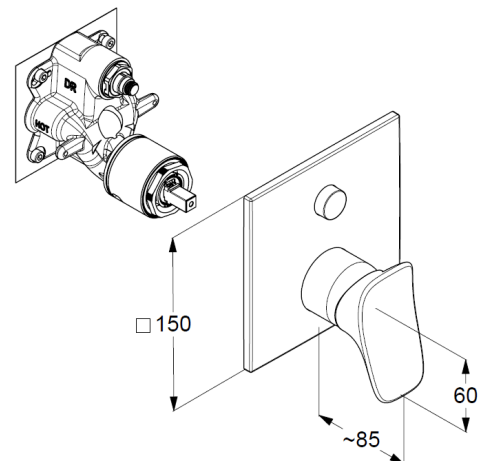

trim set with functional unit

wall mounted

PUSH&SWITCH diverter

automatic diverter: shower/bath

solid lever, metal

ceramic cartridge with hot water safety device

flow rate bath at 3 bar 28 l/min.

flow rate shower at 3 bar 24 l/min.

Produktabbildung/ Product picture

Maßzeichnung/ Dimensional drawing

Durchfluss/ Flow rate