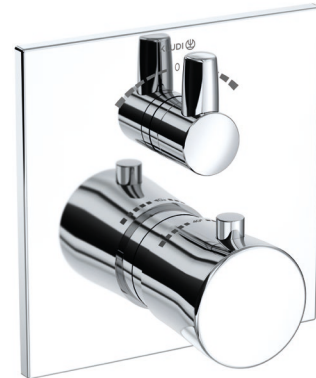

Technische Daten/ Technical Data

KLUDI AMBA

concealed thermostatic bath-shower mixer
trim set with functional unit

Ref.: 538100575

Finishes:

87 matt black/chrome

Product description

Manufacturer KLUDI GmbH & Co. KG

Typ: KLUDI AMBA

concealed thermostatic bath-shower mixer
trim set without pre-installation set

Ref.: 538100575

concealed thermostatic bath-shower mixer

trim set without pre-installation set

pre installation set KLUDI FLEXX.BOX Ref.: 88022

wall mounted

trim set with functional unit

with ceramic shut-off valve 90°/90°

temperature handle with hot water safety at 38°C

optional temperature limiter at 43°C included

flow rate bath at 3 bar 28 l/min.

flow rate shower at 3 bar 24 l/min.

with integrated back flow preventer

Produktabbildung/ Product picture