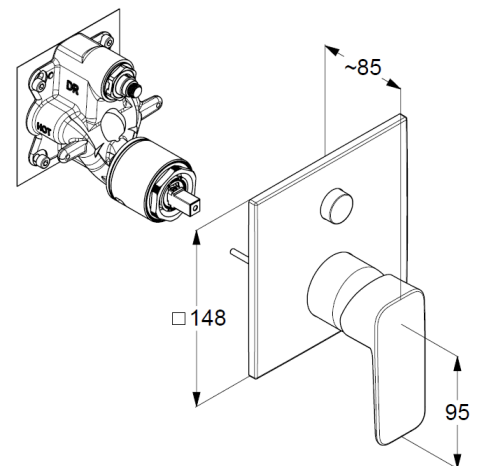

trim set with functional unit

wall mounted

PUSH&SWITCH diverter

automatic diverter: shower/bath

solid lever, metal

protected against back flow

ceramic cartridge with hot water safety device

flow rate bath at 3 bar 25 l/min.

flow rate shower at 3 bar 23 l/min.

Produktabbildung/ Product picture

Maßzeichnung/ Dimensional drawing

Durchfluss/ Flow rate