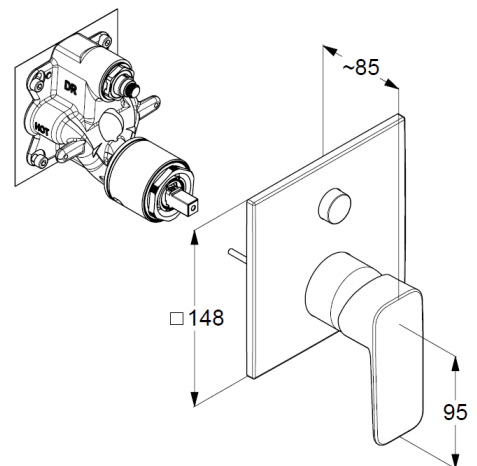

trim set with functional unit

wall mounted

PUSH&SWITCH diverter

automatic diverter: shower/bath

solid lever, metal

protected against back flow

flow rate bath at 3 bar 25 l/min.

flow rate shower at 3 bar 23 l/min.

Produktabbildung/ Product picture

Maßzeichnung/ Dimensional drawing

Durchfluss/ Flow rate