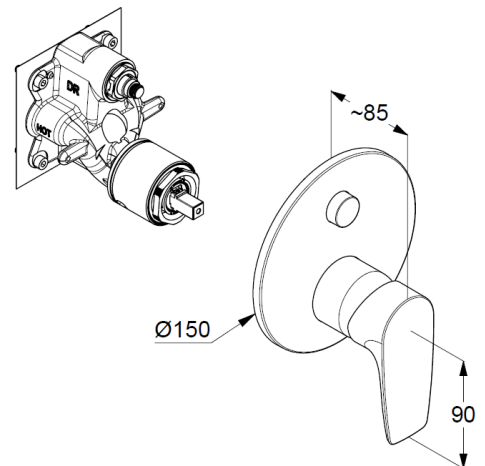

Typ: KLUDI PURE&SOLID

concealed single lever bath-and shower mixer

Ref.: 347630575

concealed bath-shower mixer

single lever mixer

trim set without pre-installation set

pre installation set KLUDI SLIM.BOXX Ref.: 88022

trim set with functional unit

wall mounted

PUSH&SWITCH diverter

automatic diverter: shower/bath

solid lever, metal

protected against back flow

ceramic cartridge with hot water safety device

flow rate bath at 3 bar 25 l/min.

flow rate shower at 3 bar 23 l/min.

Produktabbildung/ Product picture

Maßzeichnung/ Dimensional drawing

Durchfluss/ Flow rate