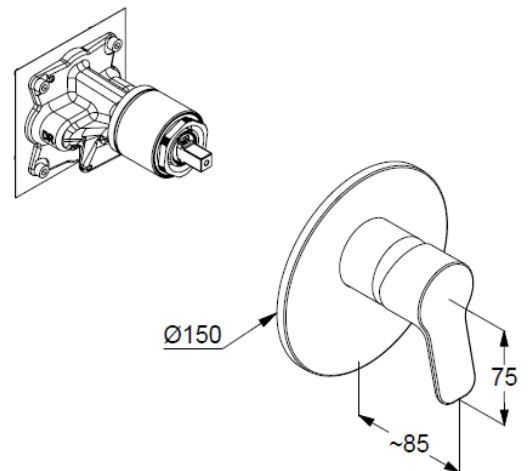

Typ: KLUDI PURE&EASY

concealed single lever shower mixer

Ref.: 377550565

concealed shower mixer

single lever mixer

trim set without pre-installation set

pre installation set KLUDI SLIM.BOXX Ref.: 88022

trim set with functional unit

wall mounted

solid lever, metal

ceramic cartridge with hot water safety device

flow rate at 3 bar 28 l/min.

Produktabbildung/ Product picture

Maßzeichnung/ Dimensional drawing

Durchfluss/ Flow rate