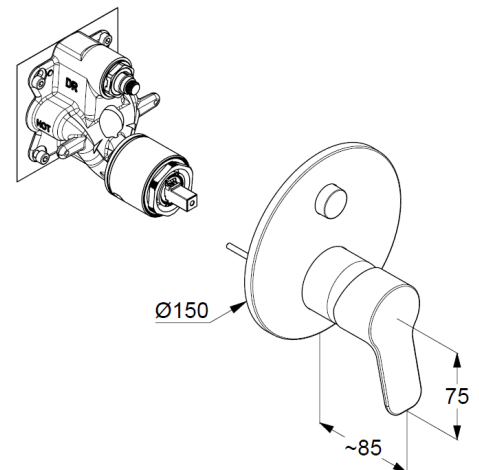

trim set with functional unit

wall mounted

PUSH&SWITCH diverter

automatic diverter: shower/bath

solid lever, metal

protected against back flow

ceramic cartridge with hot water safety device

flow rate bath at 3 bar 25 l/min.

flow rate shower at 3 bar 23 l/min.

Produktabbildung/ Product picture

Maßzeichnung/ Dimensional drawing

Durchfluss/ Flow rate