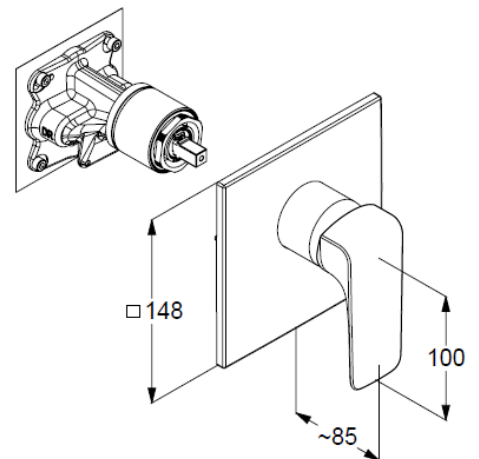

wall mounted

solid lever, metal

ceramic cartridge with hot water safety device

flow rate at 3 bar 28 l/min.

Produktabbildung/ Product picture

Maßzeichnung/ Dimensional drawing

Durchfluss/ Flow rate