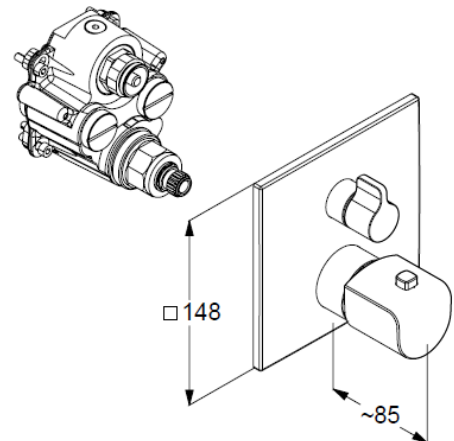

### Product description

Manufacturer KLUDI GmbH & Co. KG

Typ: KLUDI AMEO

concealed thermostatic shower mixer  
trim set with functional unit

Ref.: 418850575

concealed thermostatic shower mixer  
trim set without pre-installation set  
pre installation set KLUDI SLIM.BOXX Ref.: 88022  
wall mounted  
trim set with functional unit  
with ceramic shut-off valve 90°/90°  
temperature handle with hot water safety at 38°C  
flow rate at 3 bar 28 l/min.  
with integrated back flow preventer

### Produktabbildung/ Product picture

### Maßzeichnung/ Dimensional drawing