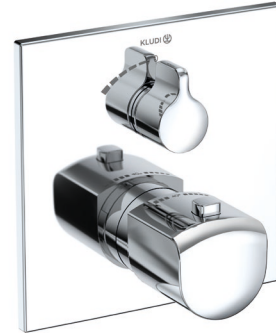

Technische Daten/ Technical Data

KLUDI AMEO

concealed thermostatic shower mixer
trim set with functional unit

Ref.: 418850575

Finishes:
05 chrome

Product description

Manufacturer KLUDI GmbH & Co. KG

Typ: KLUDI AMEO

concealed thermostatic shower mixer
trim set with functional unit

Ref.: 418850575

concealed thermostatic shower mixer
trim set without pre-installation set
pre installation set KLUDI SLIM.BOXX Ref.: 88022
wall mounted
trim set with functional unit
with ceramic shut-off valve 90°/90°
temperature handle with hot water safety at 38°C
flow rate at 3 bar 28 l/min.
with integrated back flow preventer

Produktabbildung/ Product picture