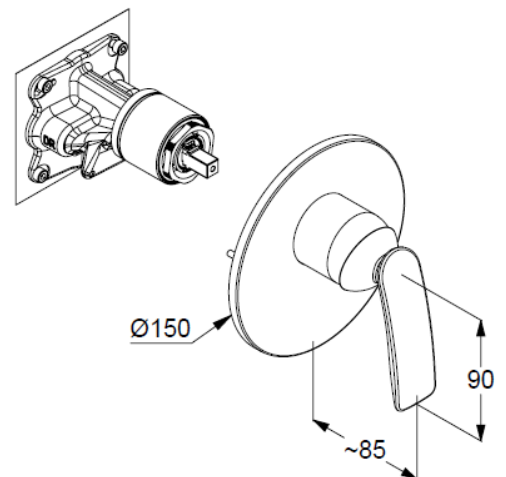

Technische Daten/ Technical Data

KLUDI BALANCE

concealed single lever shower mixer

Ref.: 527558775

Finishes:

87 matt black/chrome

Product description

Manufacturer KLUDI GmbH & Co. KG

Typ: KLUDI BALANCE

concealed single lever shower mixer

Ref.: 527558775

concealed shower mixer

single lever mixer

trim set without pre-installation set

pre installation set KLUDI SLIM.BOXX Ref.: 88022

trim set with functional unit

wall mounted

solid lever, metal

ceramic cartridge with hot water safety device

flow rate at 3 bar 28 l/min.

Produktabbildung/ Product picture

Maßzeichnung/ Dimensional drawing

Durchfluss/ Flow rate