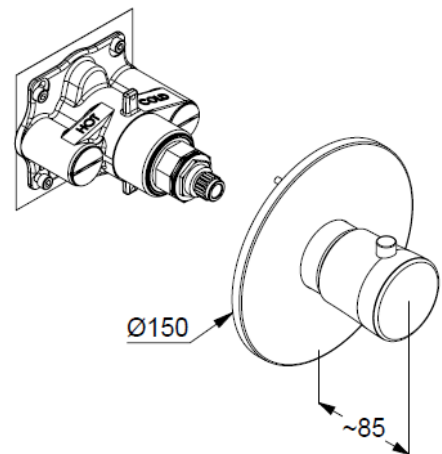

Technische Daten/ Technical Data

KLUDI BALANCE

concealed thermostatic fitting
trim set with functional unit

Ref.: 527390575

Finishes:

05 chrome

Product description

Manufacturer KLUDI GmbH & Co. KG

Typ: KLUDI BALANCE

concealed thermostatic fitting

Ref.: 527390575

concealed thermostatic fitting

pre installation set KLUDI SLIM.BOX Ref.: 88022

trim set with functional unit

wall mounted

cylindricity handle, metal

without shutt-off-valve

temperature handle with hot water safety at 38°C

flow rate at 3 bar 40 l/min.

with integrated back flow preventer

Produktabbildung/ Product picture

Maßzeichnung/ Dimensional drawing