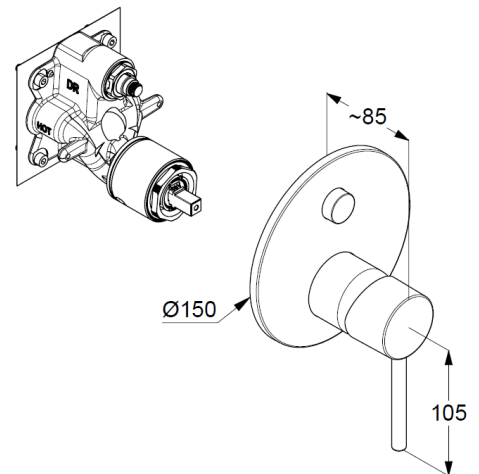

concealed single lever bath-and shower mixer

Ref.: 387633976

concealed bath-shower mixer

single lever mixer

trim set without pre-installation set

pre installation set KLUDI SLIM.BOXX Ref.: 88022

trim set with functional unit

wall mounted

PUSH&SWITCH diverter

automatic diverter: shower/bath

solid lever, metal

protected against back flow

ceramic cartridge with hot water safety device

flow rate bath at 3 bar 25 l/min.

flow rate shower at 3 bar 23 l/min.

### Produktabbildung/ Product picture

### Maßzeichnung/ Dimensional drawing