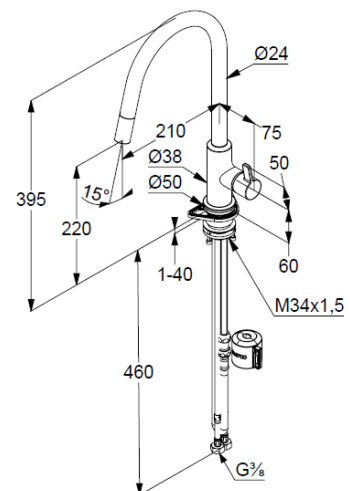

Technische Daten/ Technical Data

KLUDI BINGO STAR XS
kitchen faucet
DN 15

Ref.:
468510578WR5

Finishes:
05 chrome

Product description
Manufacturer KLUDI GmbH & Co. KG
Typ: KLUDI BINGO STAR XS
kitchen faucet
Ref.: 468510578WR5

kitchen faucet
single lever mixer
extractable spout
1-hole mounted
solid lever, metal
lateral actuation
aerator M22
protected against back flow
ceramic cartridge
flow rate at 3 bar 5 l/min.
swivel spout (360°)
flexible hoses G $\frac{3}{8}$ DVGW approved
shank-fixing
extractable hoses M15 x 1500mm

Produktabbildung/ Product picture

Maßzeichnung/ Dimensional drawing

Durchfluss/ Flow rate