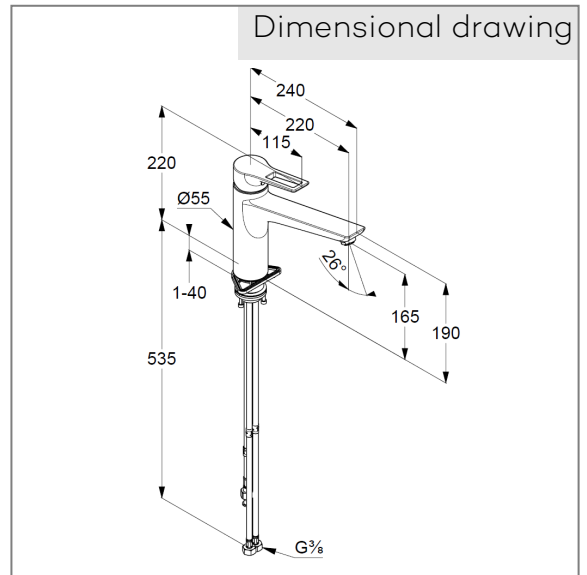

Technical Data

KLUDI MIX
Kitchen faucet

Ref.:
329050562

Finishes:
05 chrome

Product description
Manufacturer KLUDI GmbH & Co. KG
Typ: KLUDI MIX
Kitchen faucet
Ref.: 329050562

Kitchen faucet
for open hot water heaters
stand assembly
single hole mounted
open lever, metal
aerator M24
ceramic cartridge with hotwater safety device
flow rate at 3 bar= 5 l/ min.
swivel spout (360°)
flexible hoses G 3/8 DVGW approved
shank-fixing

Product picture

Dimensional drawing

Flow rate diagram