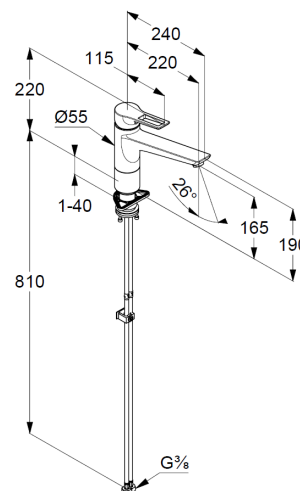

Technical Data

KLUDI MIX
Kitchen faucet bayonet

Ref.:
329340562

Finishes:
05 chrome

Product description
Manufacturer KLUDI GmbH & Co. KG
Typ: KLUDI MIX
Kitchen faucet bayonet
Ref.: 329340562

Kitchen faucet bayonet
single lever mixer
stand assembly
single hole mounted
for installation below the window
remaining height at the base: 25 mm
single hole mounted
solid lever, metal
aerator M24
ceramic cartridge with hotwater safety device
flow rate at 3 bar = 9 l/ min.
swivel spout (360°)
flexible hoses G 3/8 DVGW approved
shank-fixing

Product picture

Dimensional drawing

Flow rate diagram