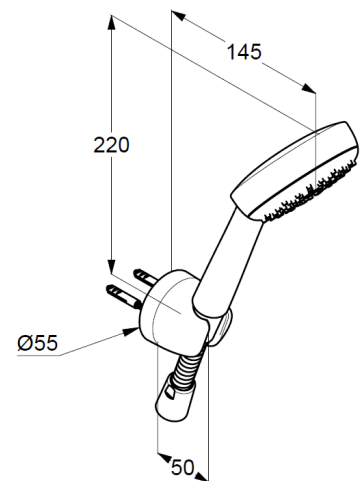

Technische Daten/ Technical Data

KLUDI LOGO

bath shower set 1 S
DN 15

Ref.:
6801005-00WR9

Finishes:
05 chrome

Product description
Manufacturer KLUDI GmbH & Co. KG
Typ: KLUDI LOGO
bath shower set 1 S DN 15
Ref.: 6801005-00WR9

hand shower 1 S
1 spray pattern
with cleaning system

connection G $\frac{1}{2}$
sieve seal
Flow rate at 3 bar 8 l/min.
Shower hose
plastic coated
with metal-effect
with conical nuts
G $\frac{1}{2}$ x G $\frac{1}{2}$ x 1250 mm

shower hook
for shower hoses with conical nuts,
With fixing material
for rigid wall mounting

Produktabbildung/ Product picture

Maßzeichnung/ Dimensional drawing

Durchfluss/ Flow rate