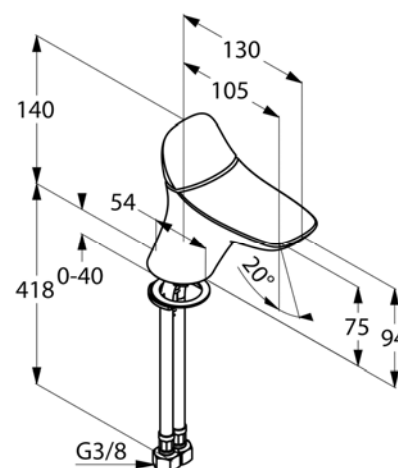

Finishes:
 05 chrome

Product picture

Advertisement

single lever basin mixer, manufacturer KLUDI GmbH & Co. KG
 KLUDI AMBA item no. 530280575
 type: single lever basin mixer, DN 15 / PN 10, chrome plated brass, solid lever
 chrome plated metal, ceramic cartridge K-28, aerator M 24 x 1, flow rate 5 l/min at 3
 bar, flexible high pressure supply tubes 3/8 inch with DVGW / W270 approval, rapid
 installation set
 dimensions: height: 140 mm, nozzle height: 75 mm, projection: 130 mm

Dimensional drawing

Flow rate diagram