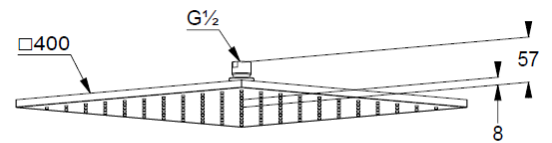

## Technische Daten/ Technical Data

KLUDI A-QA  
head shower 1 S  
400mm  
DN 15

Ref.:  
6444005-00WR9

Finishes:  
05 chrome

with cleaning system

flow rate at 3 bar 8 l/min.

connection G $\frac{1}{2}$

with ball joint

400mm x 400mm

sieve seal

### Maßzeichnung/ Dimensional drawing