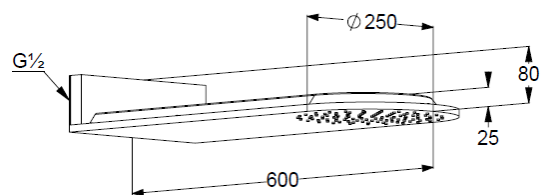

Technische Daten/ Technical Data

KLUDI A-QA
head shower 1 S
rain
DN 15

Ref.:
6487005-00WR9

Finishes:
05 chrome

Product description
Manufacturer KLUDI GmbH & Co. KG
Typ: KLUDI A-QA
head shower 1 S
rain
Ref.: 6487005-00WR9

head shower 1 S
1 spray pattern
with cleaning system
flow rate at 3 bar 8 l/min.
connection G $\frac{1}{2}$
with fixing material
for rigid wall mounting
projection 600mm x 250mm

Produktabbildung/ Product picture

Maßzeichnung/ Dimensional drawing

Durchfluss/ Flow rate