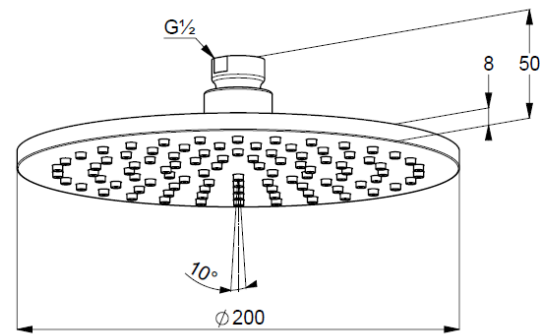

Technische Daten/ Technical Data

KLUDI A-QA
head shower 1 S
200mm
DN 15

Ref.:
6432005-00WR9

Finishes:
05 chrome

Product description
Manufacturer KLUDI GmbH & Co. KG
Typ: KLUDI A-QA
head shower 1 S
200mm
Ref.: 6432005-00WR9

head shower 1 S
1 spray pattern
with cleaning system
flow rate at 3 bar 8 l/min.
connection G $\frac{1}{2}$
with ball joint
 \varnothing 200mm
sieve seal

Produktabbildung/ Product picture

Maßzeichnung/ Dimensional drawing