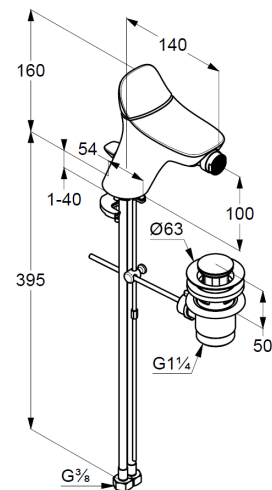

Technische Daten/ Technical Data

KLUDI AMBA
single lever bidet mixer
DN 15

Ref.:
532160575WR5

Finishes:
05 chrome

Product description
Manufacturer KLUDI GmbH & Co. KG
Typ: KLUDI AMBA
single lever bidet mixer
Ref.: 532160575WR5

bidet mixer
single lever mixer
1-hole mounted
solid lever, metal
aerator M24
ball joint with aerator
ceramic cartridge with hot water safety device
flow rate at 3 bar 3,8 l/min.
flexible hoses G $\frac{3}{8}$ DVGW approved
rapid installation set
pop up waste G1 $\frac{1}{4}$ metal

Produktabbildung/ Product picture

Maßzeichnung/ Dimensional drawing

Durchfluss/ Flow rate