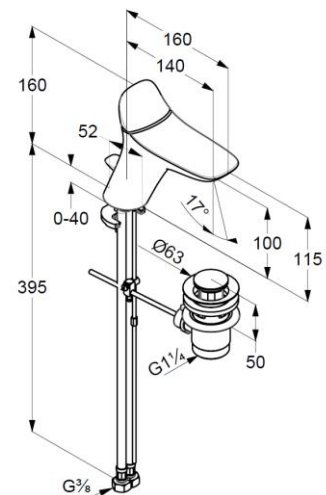

Product: KLUDI AMBA single lever basin mixer
DN 15, with pop up waste

Ref.: 530230575R

Product description

single lever bidet mixer DN 15
single hole mounted
solid lever
ceramic cartridge
PCA aerator M 24 x 1
flow rate 3,8 l/min at 3 bar
flexible high pressure supply tubes G 3/8 inch
rapid installation set
pop up waste G 1 1/4 inch

Finishes:
05 chrome

Product picture

Advertisement

single lever basin mixer, manufacturer KLUDI GmbH & Co. KG
KLUDI AMBA item no. 530230575R
type: single lever basin mixer, DN 15 / PN 10, chrome plated brass,
with pop up waste G 1 1/4 inch rod-pull and pull knob chrome
plated, solid lever chrome plated metal, ceramic cartridge, PCA
aerator M 24 x 1, flow rate 3,8 l/min at 3 bar, flexible high pressure
supply tubes G 3/8 inch with DVGW / W270 approval, rapid in-
stallation set

Dimensional drawing

Flow rate diagram