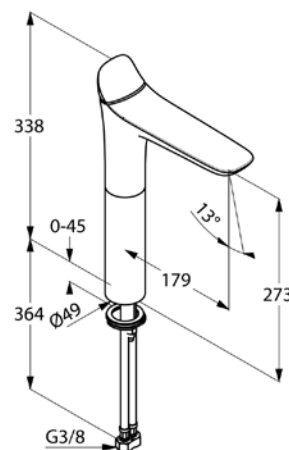

Product: KLUDI AMBA SL BASIN MIXER
DN 15 height 273 mm

Ref.: 532980575R

Product description

single lever basin mixer DN 15
single hole mounted
solid lever
ceramic cartridge
PCA-Spray aerator M 24 x 1
flow rate 3,8 l/min at 3 bar
flexible high pressure supply tubes 3/8 inch
rapid installation set

Finishes:
05 chrome

Product picture

Advertisement

single lever basin mixer,
manufacturer KLUDI GmbH & Co KG
KLUDI AMBA item no. 532980575R
type: single lever basin mixer height 273 mm, DN 15 / PN 10, chrome plated brass,
solid lever chrome plated metal, ceramic cartridge K-28, aerator M 24 x 1, flow rate
3,8 l/min at 3 bar, flexible high pressure supply tubes 3/8 inch with DVGW / W270
approval, rapid installation set
dimensions: height: 338 mm, nozzle height: 273 mm, projection: 179 mm

Dimensional drawing

Flow rate diagram