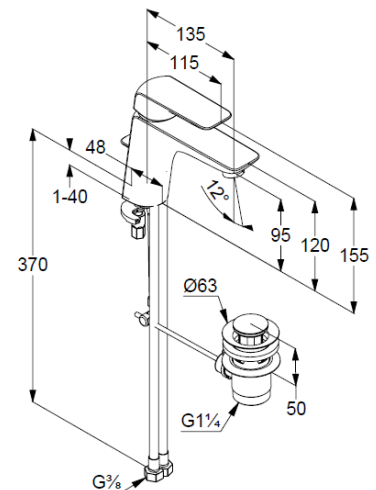

Technische Daten/ Technical Data

KLUDI AMEO
single lever basin mixer XL
DN 15

Ref.:
410230575R

Finishes:
05 chrome

Product description
Manufacturer KLUDI GmbH & Co. KG
Typ: KLUDI AMEO
single lever basin mixer
Ref.: 410230575R

basin mixer
single lever mixer
1-hole mounted
solid lever, metal
aerator, S-Pointer M24 PCA
ceramic cartridge with hot water safety device
flow rate at 3 bar 3,8 l/min.
flexible hoses G $\frac{3}{8}$ DVGW approved
rapid installation set
pop up waste G1 $\frac{1}{4}$ metal

Produktabbildung/ Product picture

Maßzeichnung/ Dimensional drawing

Durchfluss/ Flow rate