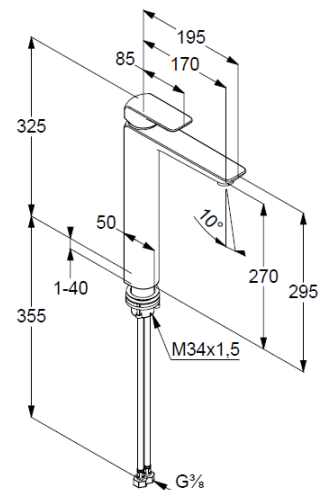

Technische Daten/ Technical Data

KLUDI AMEO
single lever basin mixer for washbowls
DN 15

Ref.:
412980575R

Finishes:
05 chrome

Product description
Manufacturer KLUDI GmbH & Co. KG
Typ: KLUDI AMEO
single lever basin mixer
Ref.: 412980575R

basin mixer for washbowls
single lever mixer
1-hole mounted
solid lever, metal
aerator, S-Pointer M24 PCA
ceramic cartridge with hot water safety device
flow rate at 3 bar 3,8 l/min.
fixed spout
rapid installation set
without pop up waste

Produktabbildung/ Product picture

Maßzeichnung/ Dimensional drawing

Durchfluss/ Flow rate