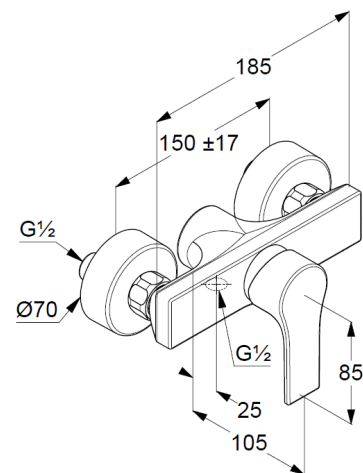

## Technische Daten/ Technical Data

KLUDI Zenta  
single lever shower mixer  
DN 15

Ref.:  
488703965

Finishes:  
39 matt black

Product description  
Manufacturer KLUDI GmbH & Co. KG  
Typ: KLUDI Zenta  
single lever shower mixer  
Ref.: 488703965

shower mixer  
single lever mixer  
wall mounted  
solid lever, metal  
protected against back flow  
shower outlet G $\frac{1}{2}$   
ceramic cartridge with hot water safety device  
flow rate at 3 bar 28 l/min.  
S-unions G $\frac{1}{2}$  x G $\frac{3}{4}$

### Produktabbildung/ Product picture

### Maßzeichnung/ Dimensional drawing