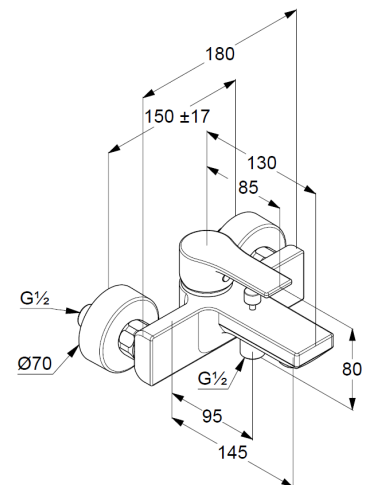

## Technische Daten/ Technical Data

KLUDI ZENTA SL  
single lever bath-and shower mixer  
DN 15

Ref.:  
486703965

Finishes:  
39 matt black

Product description  
Manufacturer KLUDI GmbH & Co. KG  
Typ: KLUDI ZENTA SL  
single lever bath-and shower mixer  
Ref.: 486703965

bath and shower mixer  
single lever mixer  
wall mounted  
automatic diverter: shower/bath  
solid lever, metal  
aerator M24  
protected against back flow  
shower outlet G $\frac{1}{2}$   
ceramic cartridge with hot water safety device  
flow rate at 3 bar 21 l/min.  
S-unions G $\frac{1}{2}$  x G $\frac{3}{4}$

### Produktabbildung/ Product picture

### Maßzeichnung/ Dimensional drawing