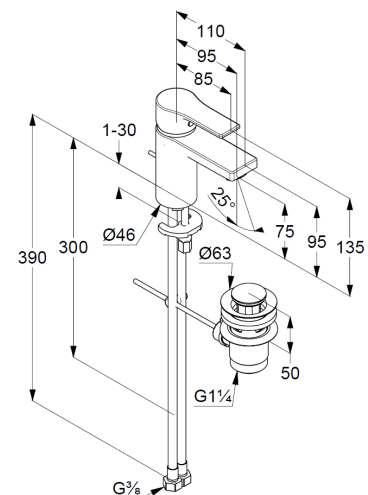

basin mixer
single lever mixer
1-hole mounted
solid handle, metal
aerator M24 PCA
ceramic cartridge with hot water safety device
middle position cold water
flow rate at 3 bar 5 l/min.
flexible hoses G $\frac{3}{8}$ DVGW approved
rapid installation set
pop up waste G1 $\frac{1}{4}$ metal

Produktabbildung/ Product picture

Maßzeichnung/ Dimensional drawing

Durchfluss/ Flow rate