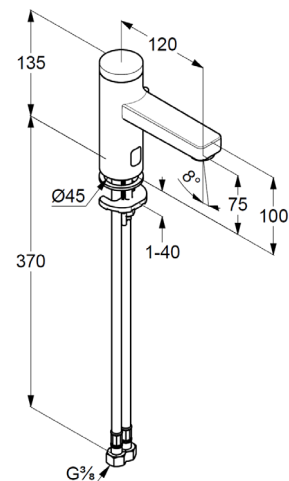

flow rate at 3 bar 1,9 l/min.

flexible hoses G $\frac{3}{8}$  DVGW approved

with integrated back flow preventer

sieve seal

rapid installation set

### Produktabbildung/ Product picture

### Maßzeichnung/ Dimensional drawing