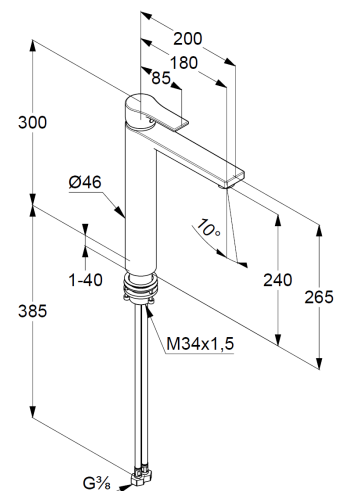

Technische Daten/ Technical Data

KLUDI ZENTA SL
single lever basin mixer, for washbowls
DN 15

Ref.:
482560565WR5

Finishes:
05 chrome

Product description
Manufacturer KLUDI GmbH & Co. KG
Typ: KLUDI ZENTA SL
single lever basin mixer
Ref.: 482560565WR5

basin mixer for washbowls
single lever mixer
1-hole mounted
solid lever, metal
aerator M24 PCA
ceramic cartridge with hot water safety device
flow rate at 3 bar 3,8 l/min.
fixed spout
rapid installation set
without pop up waste

Produktabbildung/ Product picture

Maßzeichnung/ Dimensional drawing

Durchfluss/ Flow rate