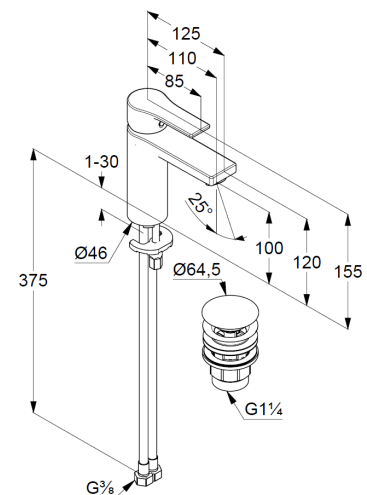

## Technische Daten/ Technical Data

KLUDI ZENTA SL  
single lever basin mixer 100  
DN 15

Ref.:  
482983965

Finishes:  
39 mattschwarz

Product description  
Manufacturer KLUDI GmbH & Co. KG  
Typ: KLUDI ZENTA SL  
single lever basin mixer 100  
Ref.: 482983965

basin mixer  
single lever mixer  
1- hole mounted  
solid handle, metal  
aerator M24 PCA  
ceramic cartridge with hot water safety device  
flow rate at 3 bar 5 l/min.  
flexible hoses G $\frac{3}{8}$  DVGW approved  
rapid installation set  
push open waste G1 $\frac{1}{4}$   
for washbasin with overflow

### Produktabbildung/ Product picture

### Maßzeichnung/ Dimensional drawing