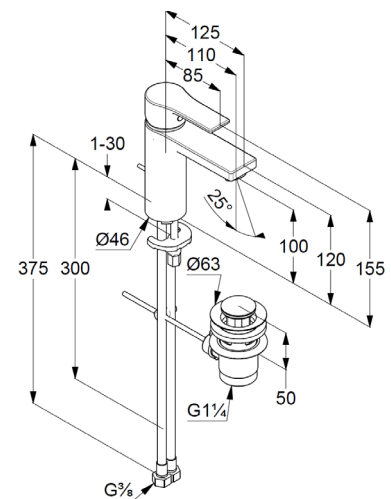

## Technische Daten/ Technical Data

KLUDI ZENTA SL  
single lever basin mixer 100  
DN 15

Ref.:  
482903965

Finishes:  
39 matt black

Product description  
Manufacturer KLUDI GmbH & Co. KG  
Typ: KLUDI ZENTA SL  
single lever basin mixer 100  
Ref.: 482903965

basin mixer  
single lever mixer  
1-hole mounted  
solid handle, metal  
aerator M24  
ceramic cartridge with hot water safety device  
flow rate at 3 bar 5 l/min.  
flexible hoses G $\frac{3}{8}$  DVGW approved  
rapid installation set  
pop up waste G1 $\frac{1}{4}$  metal

### Produktabbildung/ Product picture

### Maßzeichnung/ Dimensional drawing