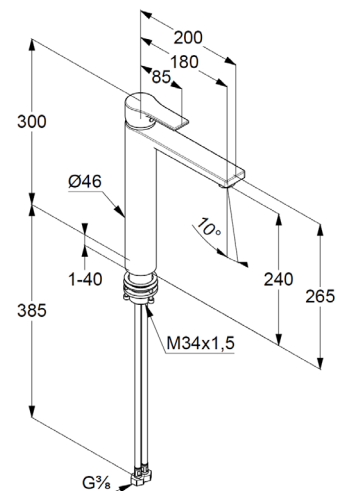

Technische Daten/ Technical Data

KLUDI ZENTA SL
single lever basin mixer for washbowls
DN 15

Ref.:
482563965

Finishes:
39 matt black

Product description
Manufacturer KLUDI GmbH & Co. KG
Typ: KLUDI ZENTA SL
single lever basin mixer
Ref.: 482563965

basin mixer for washbowls
single lever mixer
1-hole mounted
solid lever, metal
aerator M24
ceramic cartridge with hot water safety device
flow rate at 3 bar 5 l/min.
fixed spout
rapid installation set
without pop up waste

Produktabbildung/ Product picture

Maßzeichnung/ Dimensional drawing

Durchfluss/ Flow rate