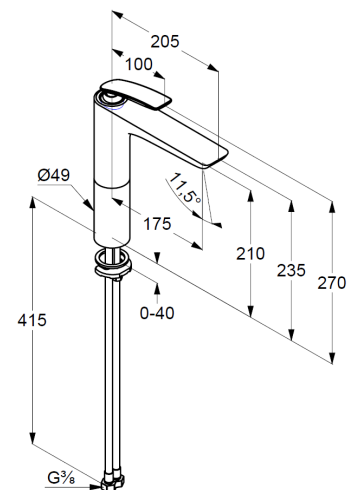

solid lever, metal

aerator, S-Pointer M24 PCA

ceramic cartridge with hot water safety device

flow rate at 3 bar 3,8 l/min.

fixed spout

rapid installation set

without pop up waste

### Produktabbildung/ Product picture

### Maßzeichnung/ Dimensional drawing