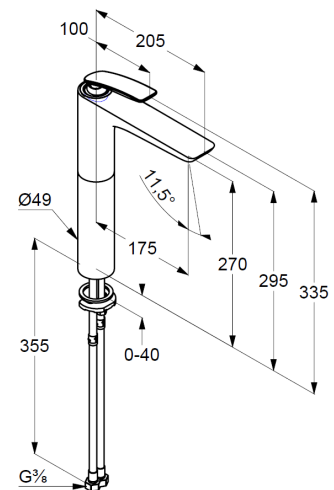

Technische Daten/ Technical Data

KLUDI BALANCE

single lever basin mixer for washbowls
DN 15

Ref.:
522989175 WR5

Finishes:
91 white/chrome

Product description
Manufacturer KLUDI GmbH & Co. KG
Typ: KLUDI BALANCE
single lever basin mixer
Ref.: 522989175 WR5

basin mixer for washbowls
single lever mixer
1-hole mounted
solid lever, metal
aerator, S-Pointer M24 PCA
ceramic cartridge with hot water safety device
flow rate at 3 bar 3,8 l/min.
fixed spout
rapid installation set
without pop up waste

Produktabbildung/ Product picture

Maßzeichnung/ Dimensional drawing

Durchfluss/ Flow rate