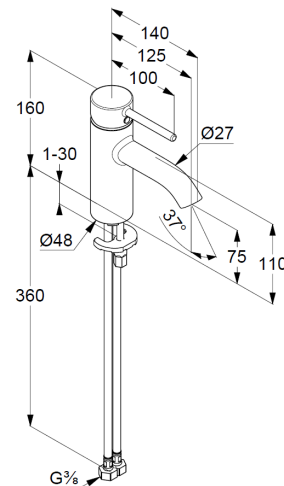

Technische Daten/ Technical Data

KLUDI BOZZ
single lever basin mixer 75
DN 15

Ref.:
383890576WR4

Finishes:
05 chrome

Product description
Manufacturer KLUDI GmbH & Co. KG
Typ: KLUDI BOZZ
single lever basin mixer 75
Ref.: 383890576WR4

basin mixer
single lever mixer
1-hole mounted
solid handle, metal
aerator M18,5 PCA
ceramic cartridge with hotwater safety device
middle position cold water
flow rate at 3 bar 3,8 l/ min.
flexible hoses G $\frac{3}{8}$ DVGW approved
rapid installation set

Produktabbildung/ Product picture

Maßzeichnung/ Dimensional drawing

Durchfluss/ Flow rate