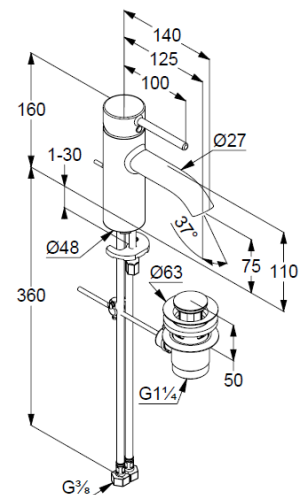

## Technische Daten/ Technical Data

KLUDI BOZZ, ECO PLUS  
single lever basin mixer 75  
DN 15

Ref.:  
382633976

Finishes:  
39 matt black

Product description  
Manufacturer KLUDI GmbH & Co. KG  
Typ: KLUDI BOZZ, ECO PLUS  
single lever basin mixer 75  
Ref.: 382633976

basin mixer  
single lever mixer  
1-hole mounted  
solid lever, metal  
aerator, S-Pointer M18,5  
ceramic cartridge with hot water safety device  
middle position cold water  
flow rate at 3 bar 5 l/min.  
flexible hoses G $\frac{3}{8}$  DVGW approved  
rapid installation set  
pop up waste G1 $\frac{1}{4}$  metal

### Produktabbildung/ Product picture

### Maßzeichnung/ Dimensional drawing