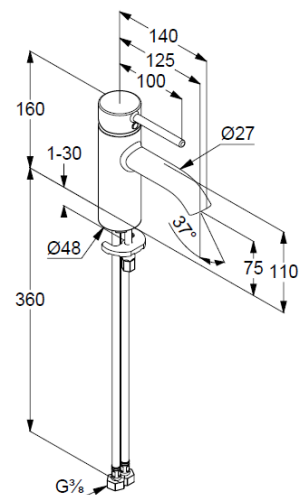

Technische Daten/ Technical Data

KLUDI BOZZ, ECO PLUS
single lever basin mixer 75
DN 15

Ref.:
383893976

Finishes:
39 matt black

Product description
Manufacturer KLUDI GmbH & Co. KG
Typ: KLUDI BOZZ, ECO PLUS
single lever basin mixer 75
Ref.: 383893976

basin mixer
single lever mixer
1-hole mounted
solid lever, metal
aerator, S-Pointer M18,5
ceramic cartridge with hot water safety device
middle position cold water
flow rate at 3 bar 5 l/min.
flexible hoses G $\frac{3}{8}$ DVGW approved
rapid installation set

Produktabbildung/ Product picture

Maßzeichnung/ Dimensional drawing

Durchfluss/ Flow rate