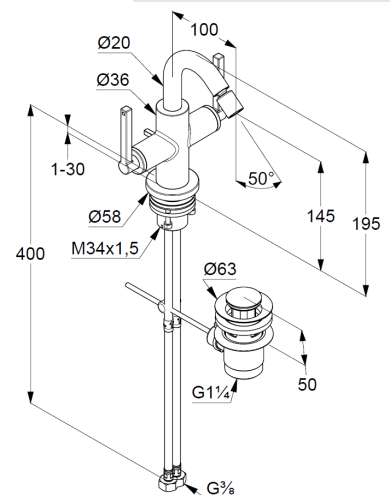

Technical Data

KLUDI NOVA FONTE

Bidet mixer
DN 15
Style: Puristic

Ref:
203130515

Finishes:
05 chrom

Product description
Manufacturer KLUDI GmbH & Co. KG
Typ: KLUDI NOVA FONTE
bidet mixer
Ref.: 203130515

bidet mixer
two handle mixer
single hole mounted
Wing handle metal
Aerator M18,5 PCA
ball joint with aerator
ceramic headparts 90° (right/ left)
flow rate at 3 bar 6,2 l/ min.
flexible hoses G 3/8 DVGW approved
rapid installation set
pop up waste 1 1/4" metal

Product picture

Dimensional drawing

Flow rate diagram