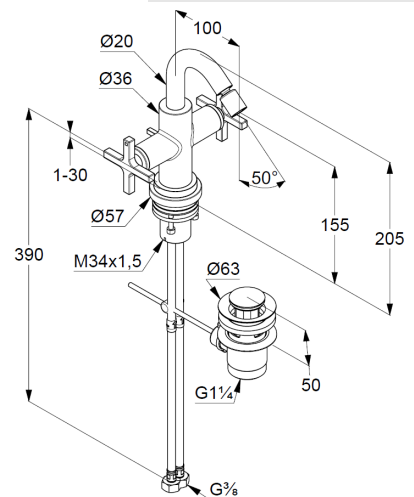

Technical Data

KLUDI NOVA FONTE

Bidet mixer
DN 15
Style: Classic

Ref:
203130520

Finishes:
05 chrom

Product description
Manufacturer KLUDI GmbH & Co. KG
Typ: KLUDI NOVA FONTE
bidet mixer
Ref.: 203130520

bidet mixer
two handle mixer
single hole mounted
cross handle, metal
Aerator M18,5 PCA
ball joint with aerator
ceramic headparts 90° (right/ left)
flow rate at 3 bar 6,2 l/ min.
flexible hoses G 3/8 DVGW approved
rapid installation set
pop up waste 1 1/4" metal

Product picture

Dimensional drawing

Flow rate diagram