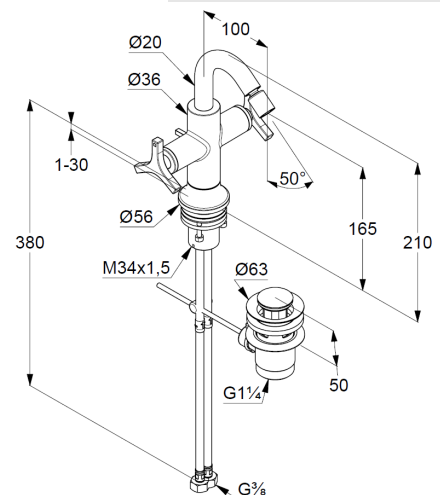

### KLUDI NOVA FONTE

Bidet mixer  
DN 15  
Style: Decó

Ref:  
203130539

Finishes:  
05 chrom

Product description  
Manufacturer KLUDI GmbH & Co. KG  
Typ: KLUDI NOVA FONTE  
bidet mixer  
Ref.: 203130539

bidet mixer  
two handle mixer  
single hole mounted  
Wing handle metal  
Aerator M18,5 PCA  
ball joint with aerator  
ceramic headparts 90° (right/ left)  
flow rate at 3 bar 6,2 l/ min.  
flexible hoses G 3/8 DVGW approved  
rapid installation set  
pop up waste 1 1/4" metal

Product picture

Dimensional drawing

Flow rate diagram