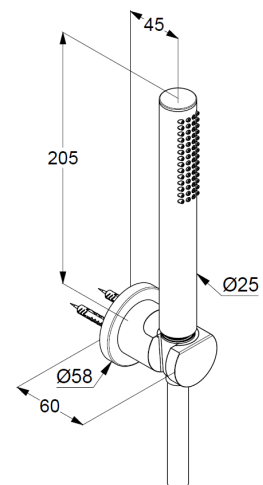

Technische Daten/ Technical Data

KLUDI NOVA FONTE
bath shower set 1S
DN 15
Style: Puristic

Ref.:
2085053-15

Finishes:
53 matt white

Product description
Manufacturer KLUDI GmbH & Co. KG
Typ: KLUDI NOVA FONTE
bath shower set
Ref.: 2085053-15

hand shower
1 spray pattern
with cleaning system
connection G $\frac{1}{2}$
sieve seal

shower hose
plastic coated
with conical nuts
anti twist
G $\frac{1}{2}$ x G $\frac{1}{2}$ x 1250mm

shower hook
for shower hoses with conical nuts
with fixing material
for rigid wall mounting

Produktabbildung/ Product picture

Maßzeichnung/ Dimensional drawing

Durchfluss/ Flow rate